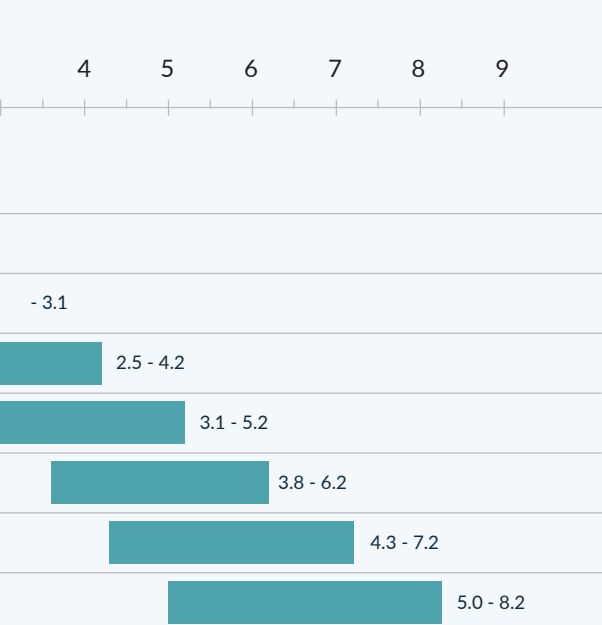

Six Pane
Triple track lift and slide
XXXXXX

size overview

Ali Fold : Overall Frame Width

Recommended minimum - maximum

Aperture (m)

**Your home is as
unique as you are,
which is why we offer
a bespoke solution
and a flexible range
of door sizes.**

Ali Fold HD: Overall Frame Width

Recommended minimum - maximum

Aperture (m)

**Measurements shown are approximate. Please see table below for more accurate details.*

Our handy sizing matrix* can help you choose the most effective combination of door widths and number of leaves to suit your space and, as all doors can be made to measure, you can be sure to find your perfect fit. With a range of options for small to medium sized spaces, there is also the Ali FOLD HD option for when you want to go big and bold.