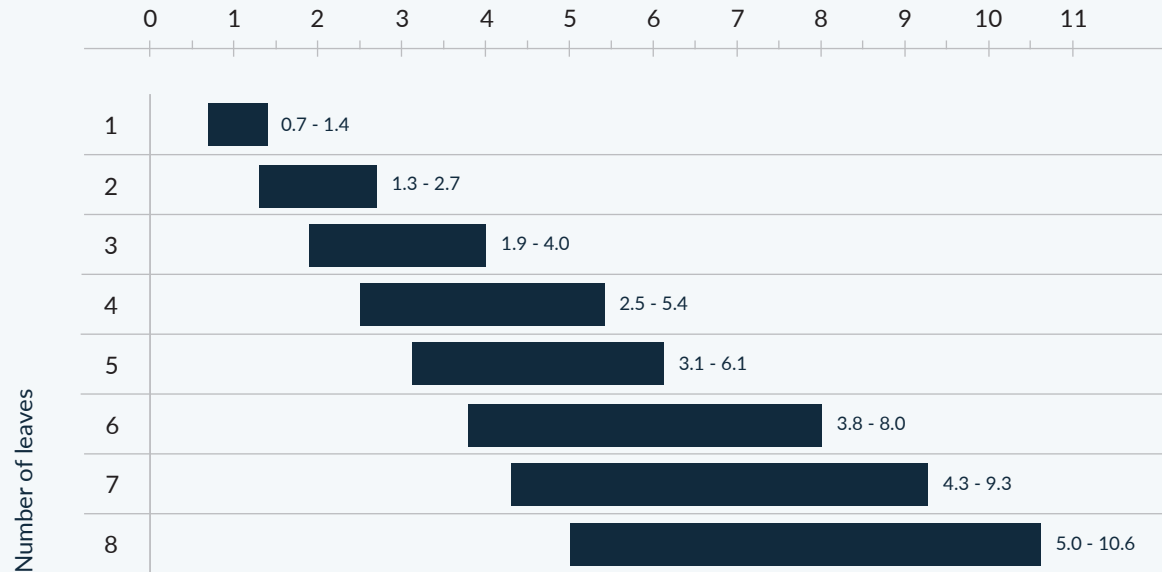

Aperture (m)