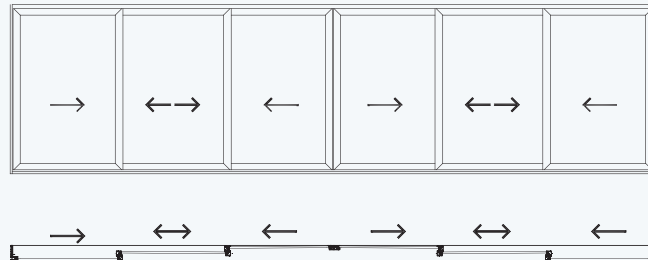

Three Pane
Single track slide
OXO / OXOH

Three Pane
Single track slide
XOO / OOX

Three Pane
Triple track lift and slide
XXO / OXX

Four Pane
Single track lift and slide
OXXO / OXXOH

Three Pane
Double track lift and slide
XXO (Type1) / OXX (Type1)

Three Pane
Double track lift and slide
XXO (Type2) / OXX (Type2)

Three Pane
Triple track lift and slide
XXX / XXXH

Four Pane
Double track lift and slide
XXXX / XXXXH

Six pane
Triple track lift and slide
OXXXXO

Six Pane
Triple track lift and slide
XXXXXX

size overview

Ali Fold : Overall Frame Width

Recommended minimum - maximum

Aperture (m)

**Your home is as
unique as you are,
which is why we offer
a bespoke solution
and a flexible range
of door sizes.**