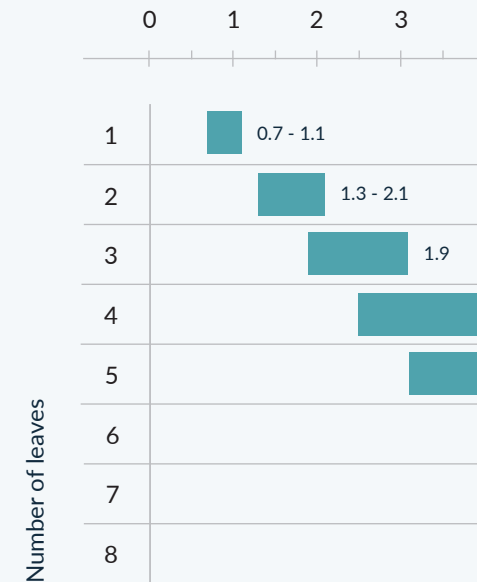

Six Pane
Triple track lift and slide
XXXXXX

size overview

Ali Fold : Overall Frame Width

Recommended minimum - maximum

Aperture (m)

**Your home is as
unique as you are,
which is why we offer
a bespoke solution
and a flexible range
of door sizes.**

Ali Fold HD: Overall Frame Width

Recommended minimum - maximum

Aperture (m)

**Measurements shown are approximate. Please see table below for more accurate details.*

Our handy sizing matrix* can help you choose the most effective combination of door widths and number of leaves to suit your space and, as all doors can be made to measure, you can be sure to find your perfect fit. With a range of options for small to medium sized spaces, there is also the Ali FOLD HD option for when you want to go big and bold.