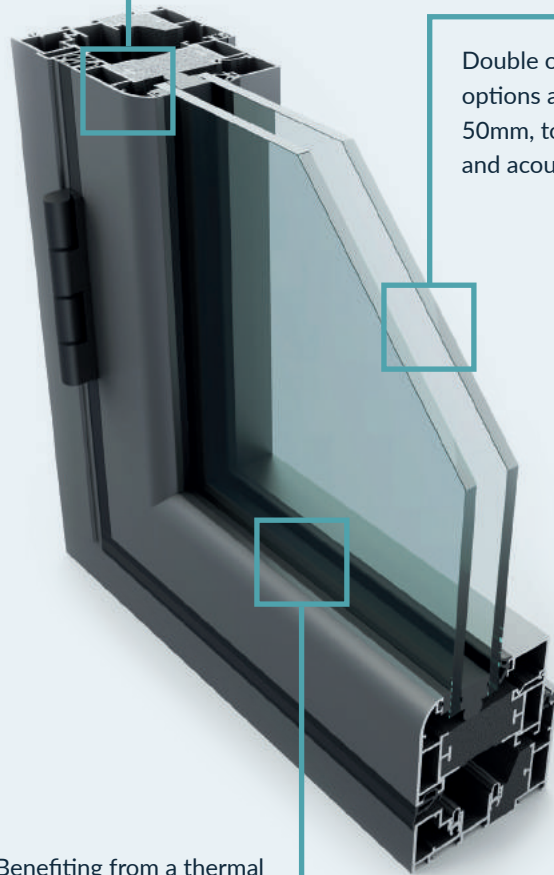

Sustainable and built to last, with a life expectancy of up to 40 years.

Double or triple glazing options available, up to 50mm, to maximise thermal and acoustic performance.

Benefiting from a thermal barrier made from expanded polyurethane, tried and tested and used in the construction industry for many years.

PURe®
DOOR SYSTEMS

The PURe® range takes our already high-performance aluminium doors to the next level, offering even greater energy-efficiency and protection from the elements.

The cutting-edge patented system is the first on the UK market to benefit from an enhanced thermal barrier manufactured from expanded polyurethane foam (PUR). This material has long been used within the construction industry, traditionally in insulation products, because it is so effective in helping to retain heat. When used within our aluminium door systems it can help to keep your home comfortable all year long.

So if you're looking for a hassle-free and cost-effective way of creating a warm and cosy interior whilst reducing your heating costs, the energy-efficient PURe® range offers the ideal solution. What's more, all PURe® aluminium doors have been designed to last for up to 40 years, making them excellent value for money and a great long-term investment for you and your home.