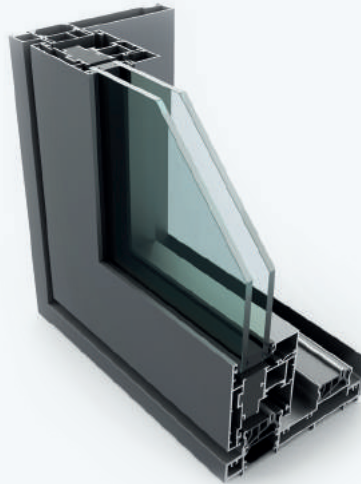

Double Track
Practical yet stylish

Our classic double-track sliding doors offer a 50% opening aperture to provide access, ventilation and natural light all year round.