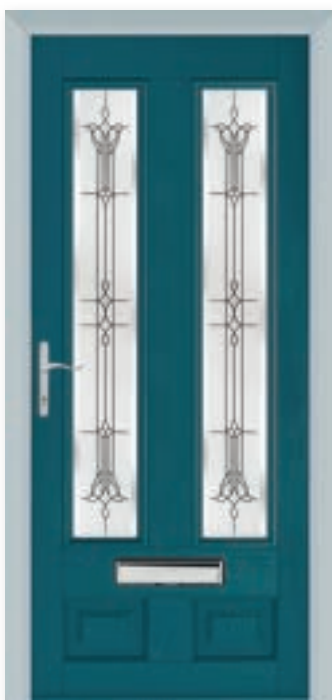

Edinburgh

Colour - Peacock Blue
Glass - Park Lane