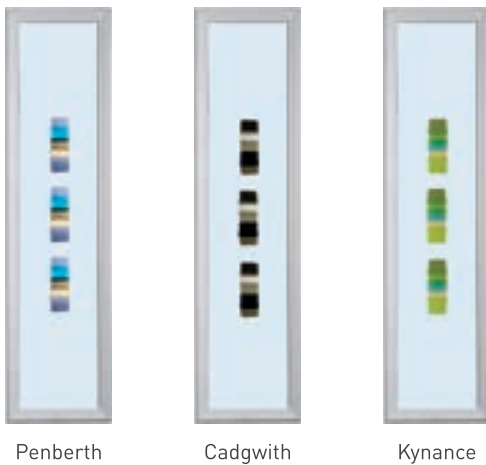

Hand crafted, each piece of glass is unique, turning the door to your home into a stunning work of art.