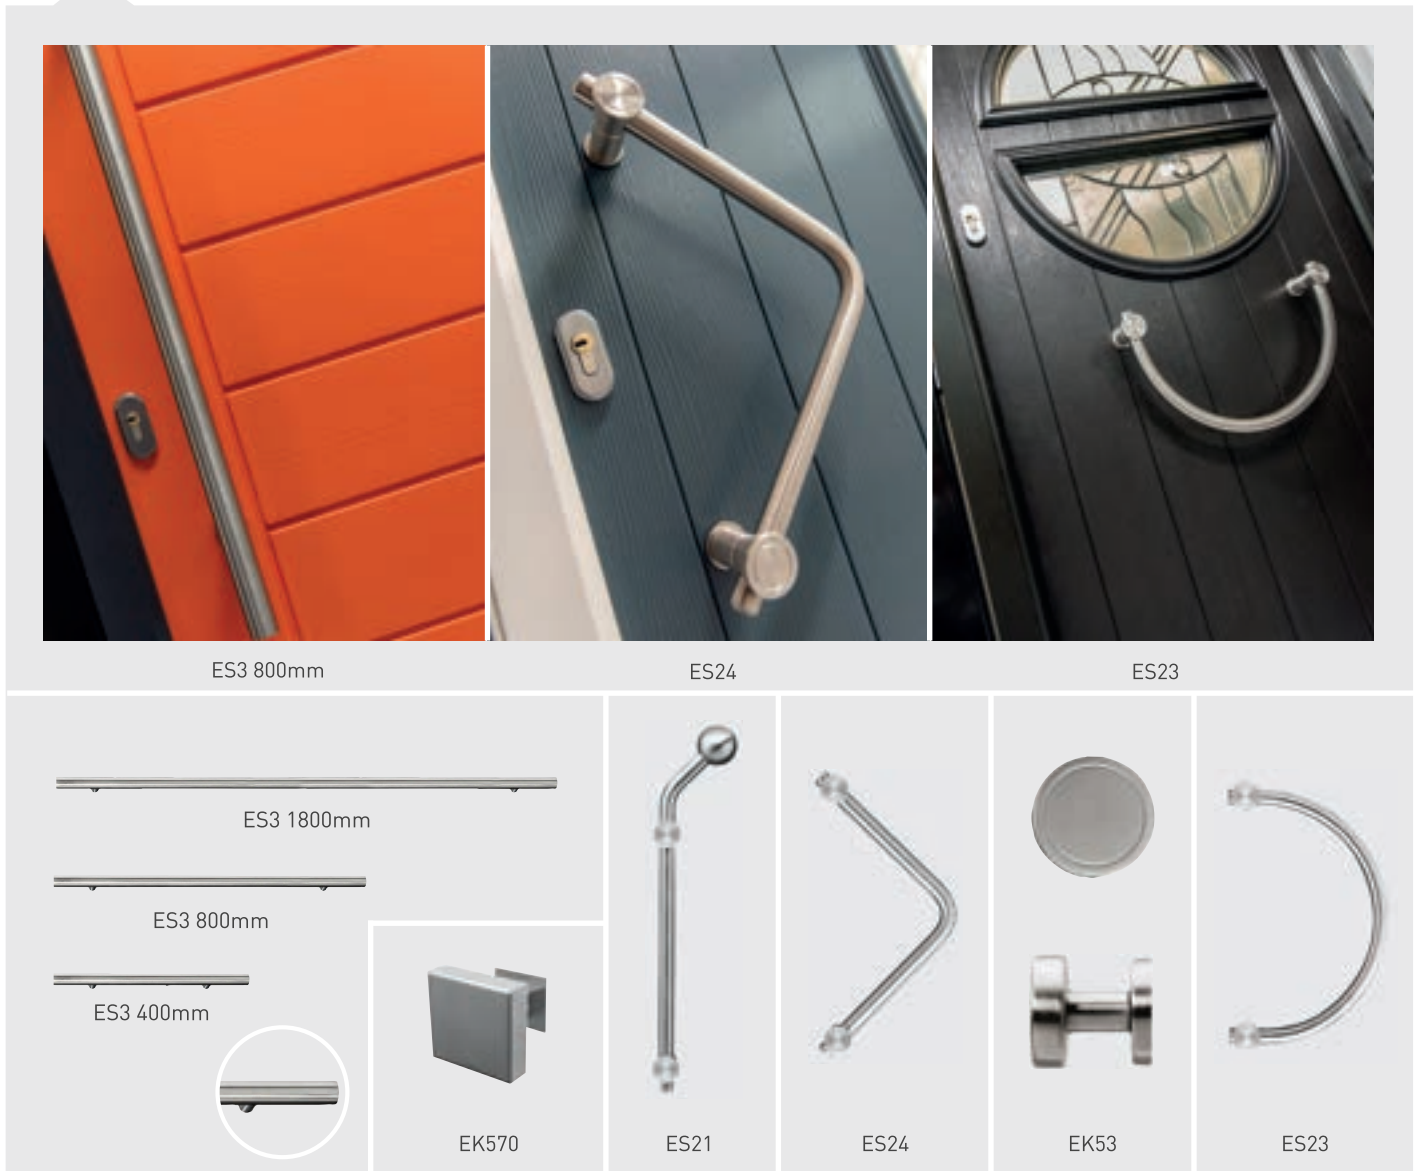

## Naples

Colour - Schwarzbraun  
Handle - Lever/Lever

## Turin

Colour - Chartwell Green  
Handle - ES21

See the full range of glass options in our dedicated glass brochure at [www.solidor.co.uk](http://www.solidor.co.uk)

## Italia Accessories

Designer handle range for our key only operated and slam shut auto locks

ES3 800mm

ES24

ES23

ES3 1800mm

ES3 800mm

ES3 400mm