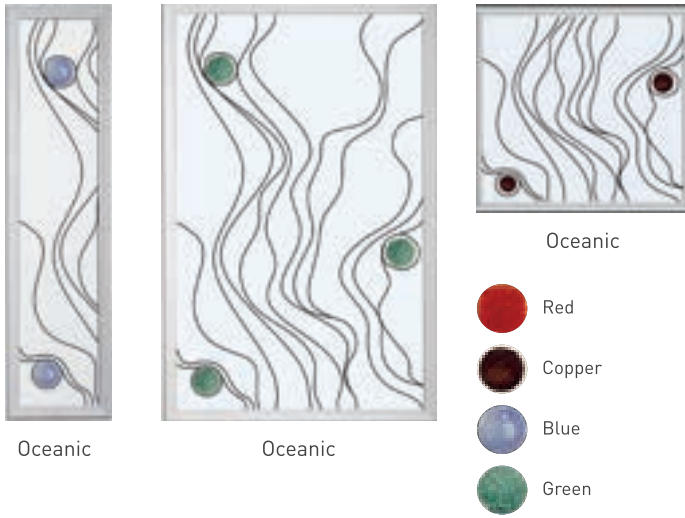

The stunning Cornish landscape that inspires Jo's work