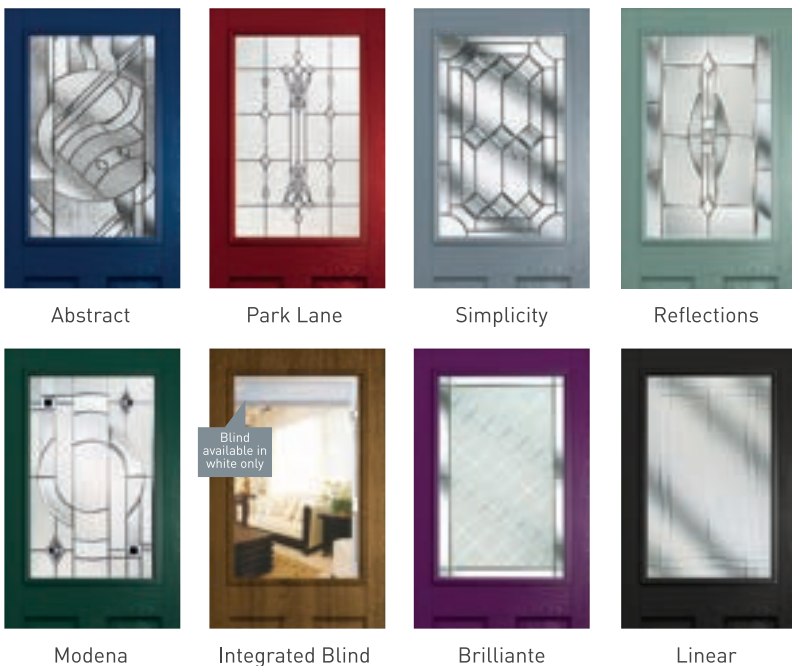

Abstract

Park Lane

Simplicity

Reflections

Modena

Integrated Blind

Brilliante

Linear

Blind available in white only

See the full range of glass options in our dedicated glass brochure at www.solidor.co.uk