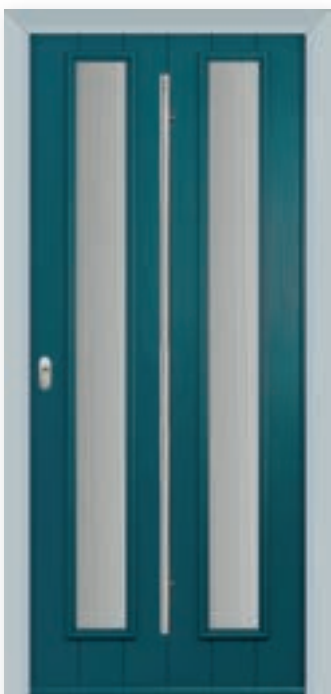

Venice

Colour - Peacock Blue
Handle - ES3 1800mm