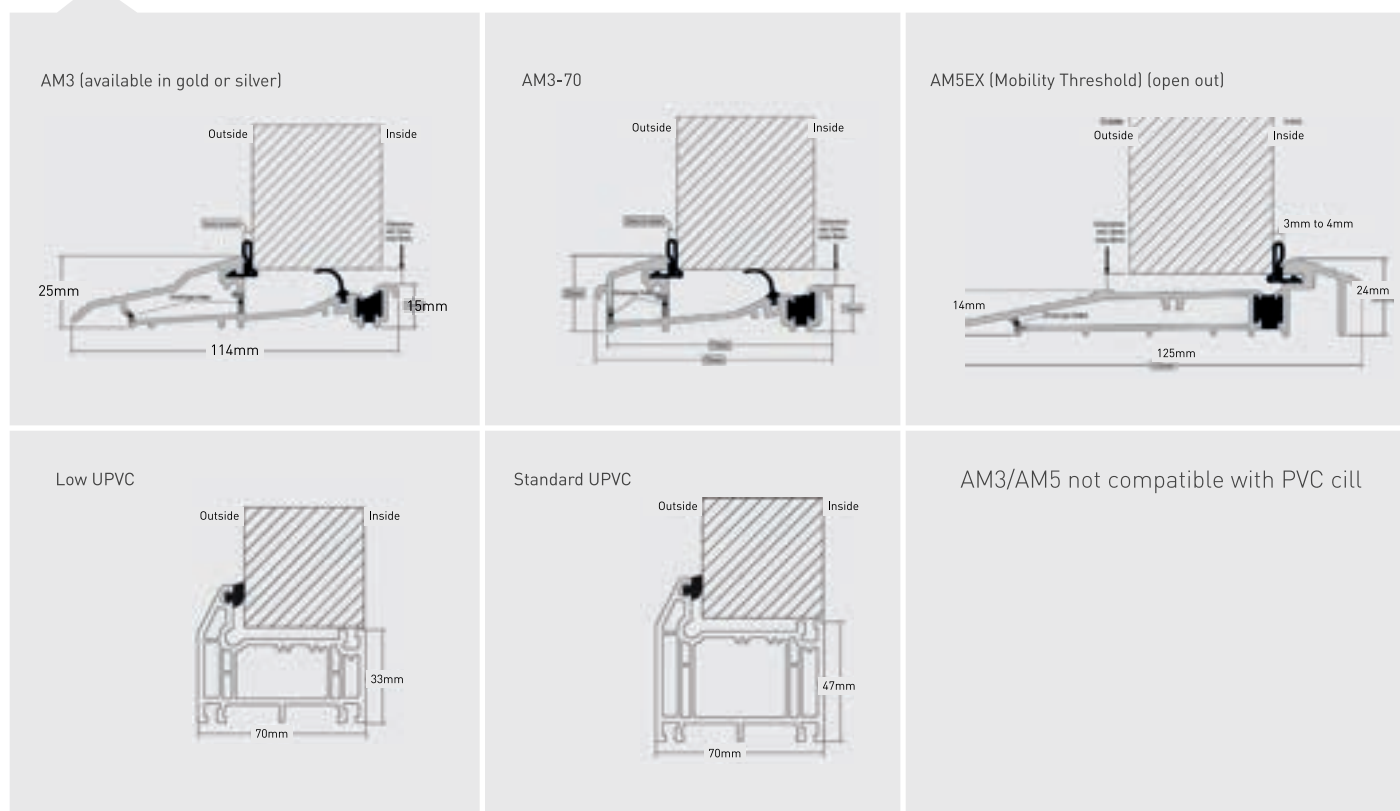

Thresholds

To allow for every circumstance we offer the largest range of door thresholds. The AM3 and AM5EX aluminium threshold are both Part 'M' compliant within the latest Building Regulations for easy access.