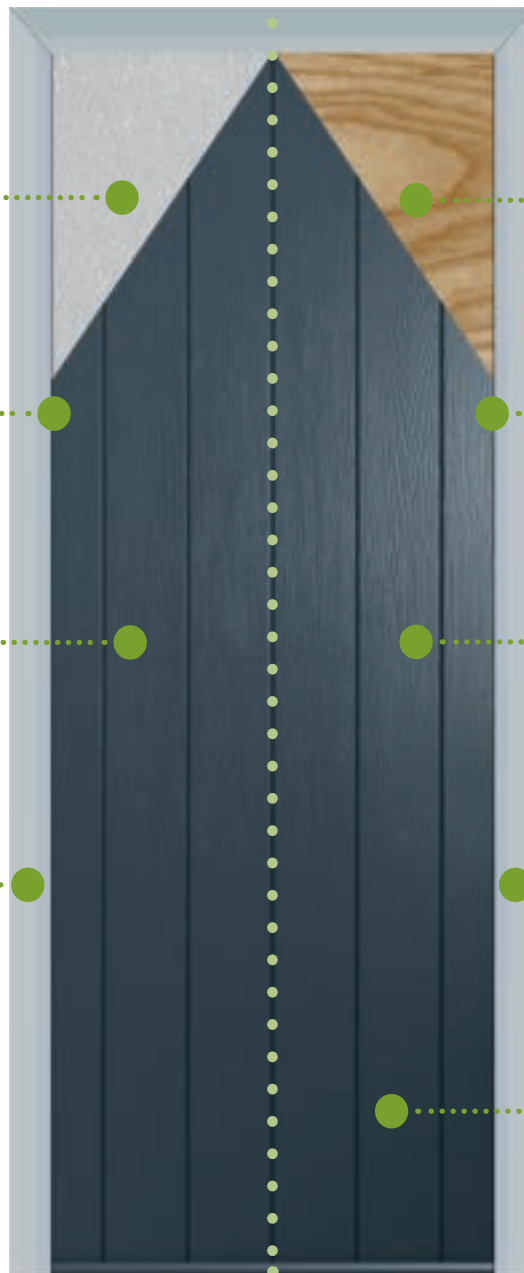

You can rest assured that with our door construction, coupled with our unique, reinforced door frame and Secured by Design locking systems, your home will be as safe as can be when you choose Solidor.

A typical foam filled door construction

Solidor's unique solid timber construction

40mm Foam Filled Centre performs thermally, but because this is a foam fill it is neither solid, nor secure.

Visible Edge Banding as a result you will often see a different coloured line running the length of the door.

Gel Coated GRP Outer Skin may offer protection but can be easily cut through. Also, because every door is a white blank that is surface painted they show scratches very easily.

3 Chamber Profile which use valuable steel or aluminium reinforcements. Also, you should check if they are lead free.

44mm Solid Timber Core (48mm including skin) that is thermally efficient and extremely secure.

Hidden Edge Banding so the front of your door remains a solid, glorious slab of colour.

'Through' Colour ABS Skins made from the same durable plastic as Lego®. Also, because the entire skin is made of a solid colour, any scratches are practically hidden.

Lead Free, 5 Chamber Profile which uses 100% recycled reinforcing. Generally, the more chambers that a profile uses, the stronger and more thermally efficient they are.

Wood Grain Effect Skin that gives all of the aesthetics of timber, but without the time consuming maintenance.

To see our security test video visit www.solidor.co.uk/tv