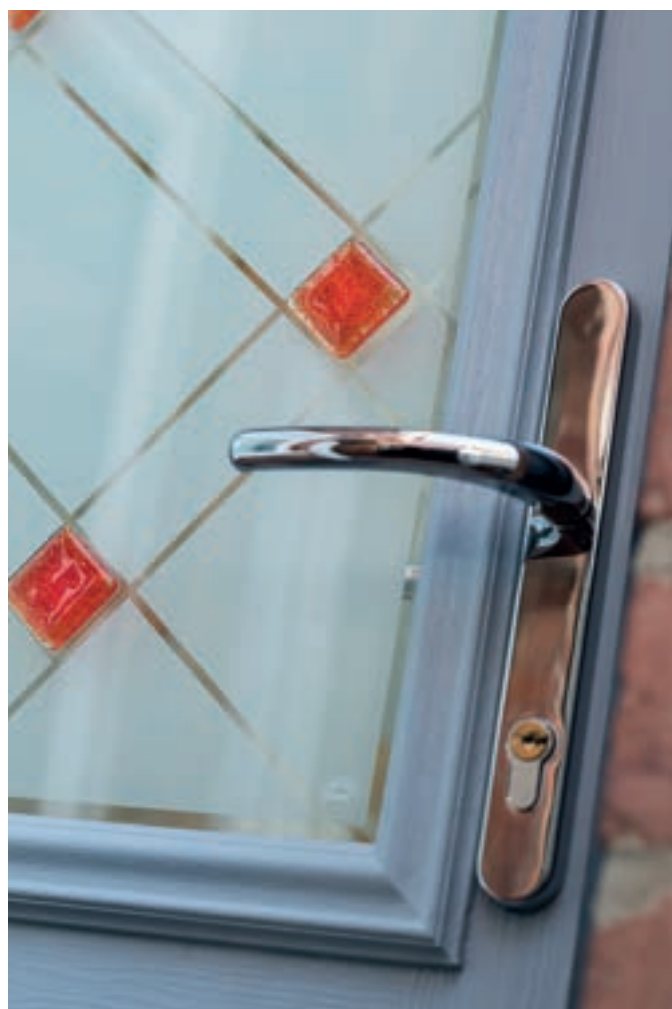

The Solidor Collection is an outstanding range of industry leading, solid timber core composite doors. Each Solidor exceeds building regulation requirements and combines traditional and contemporary styling with a full range of Secured by Design locking which provides a stunning, high quality and secure entrance to any home.

With a thickness of 48mm, a Solidor door is nearly 10% thicker than most alternatives. Each unique solid timber core is completely encapsulated within a highly durable plastic edge banding and two thermo plastic door skins. This means that your customer will never have to worry about painting or varnishing their Solidor.

These doors are exclusively available in the widest range of styles and frame colour options, (24 colours available, please see page 8) with the option of a mobility threshold, making it the perfect solution for easy wheel or push chair access. We offer a comprehensive range of matching coloured frames, that are available with either glass, composite side panel or quarter panel to complement the look of any property.

Solidor composite doors are manufactured to the highest standards. We hold BSI Kite mark accreditation BSI ISO 9001 for quality management, BSI EN1279 for insulating glass units.

We are also PAS24:2016 certified, hold CE Marking and Secured by design licences, and are members of the prestigious GGF and Association of Composite Door Manufacturers.

Contents

05. Choosing Solidor
06. Security
08. Colour Options
10. The Italia Collection
20. The Traditional Collection
30. Solidor French Doors
32. Solidor Stable Doors
34. Side Panels
36. Furniture & Accessories
41. Glazing Options
42. Jo Downs Range
44. Art Deco Range
46. Decorative Glass

PLEASE NOTE THE IMAGES SHOWN WITHIN THIS BROCHURE ARE FOR ILLUSTRATION PURPOSES ONLY. PLEASE USE THIS BROCHURE AS A REFERENCE, SLIGHT CHANGES CAN OCCUR DUE TO CONTINUOUS IMPROVEMENT.